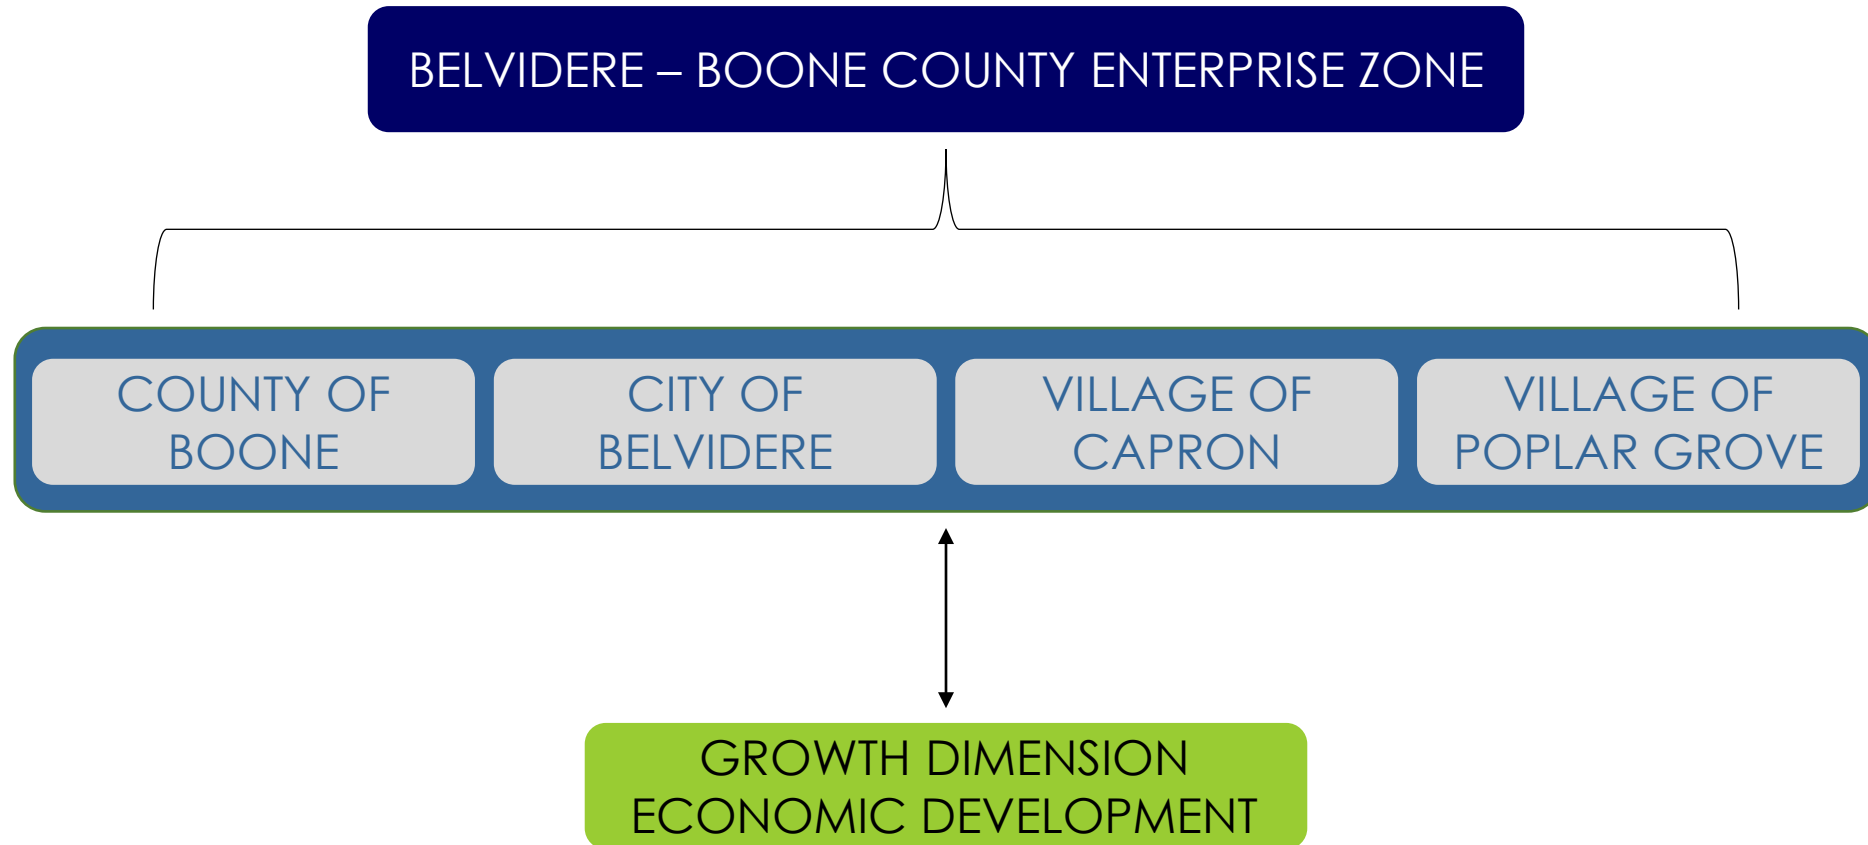

BELVIDERE-BOONE COUNTY
Enterprise Zone

AN INTRODUCTION

WHAT IS AN ENTERPRISE ZONE?

An Enterprise Zone is a geographic area that is granted special breaks, regulatory exemptions or other public assistance in order to **encourage private economic development and job creation.**

The program encourages private companies to stay, expand or relocate within an enterprise zone.

WHERE IS THE BELVIDERE/BOONE COUNTY ENTERPRISE ZONE?

Boone County

City of Belvidere

Village of Capron

Village of Poplar Grove

WHO MANAGES THE PROGRAM?

COMMITMENT TO THE ENTERPRISE ZONE

Illinois
Department of Commerce
& Economic Opportunity

MORE INFORMATION

GROWTH DIMENSIONS ECONOMIC WEBSITE

www.growthdimensions.org/site-selection/enterprise-zone