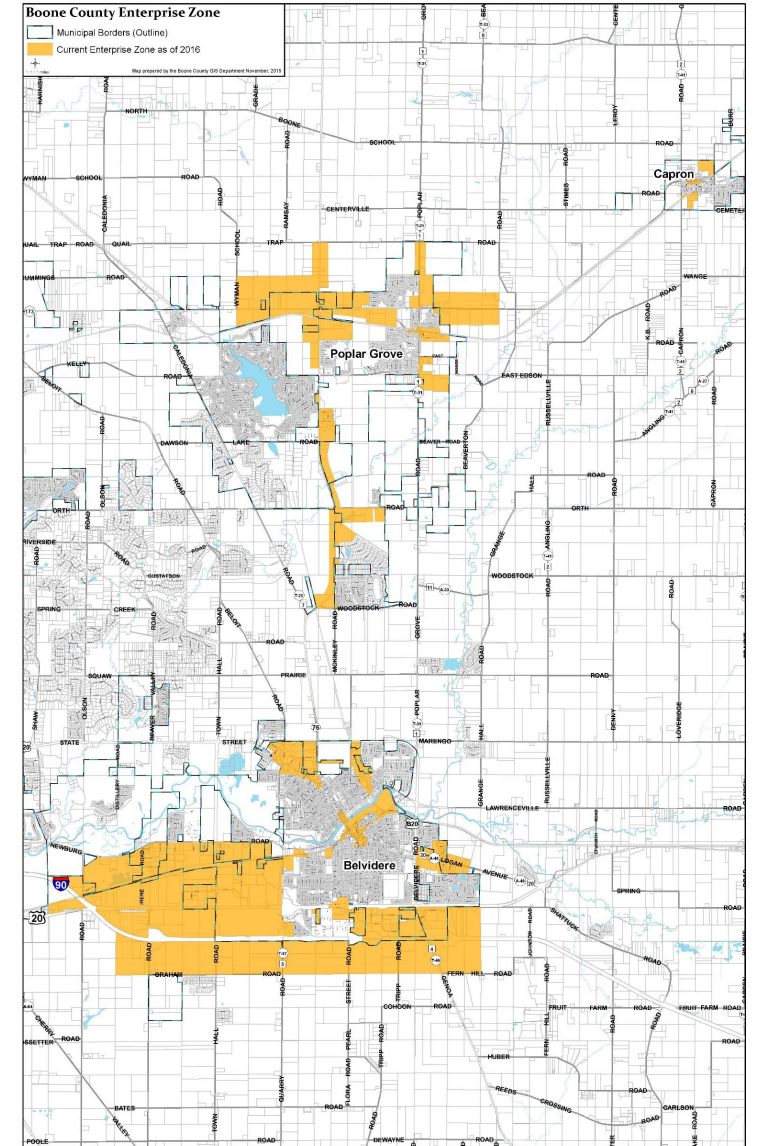

BELVIDERE-BOONE COUNTY
Enterprise Zone

AN INTRODUCTION

WHAT IS AN ENTERPRISE ZONE?

An Enterprise Zone is a geographic area that is granted special breaks, regulatory exemptions or other public assistance in order to **encourage private economic development and job creation.**

The program encourages private companies to stay, expand or relocate within an enterprise zone.

WHERE IS THE BELVIDERE/BOONE COUNTY ENTERPRISE ZONE?

Boone County

City of Belvidere

Village of Capron

Village of Poplar Grove